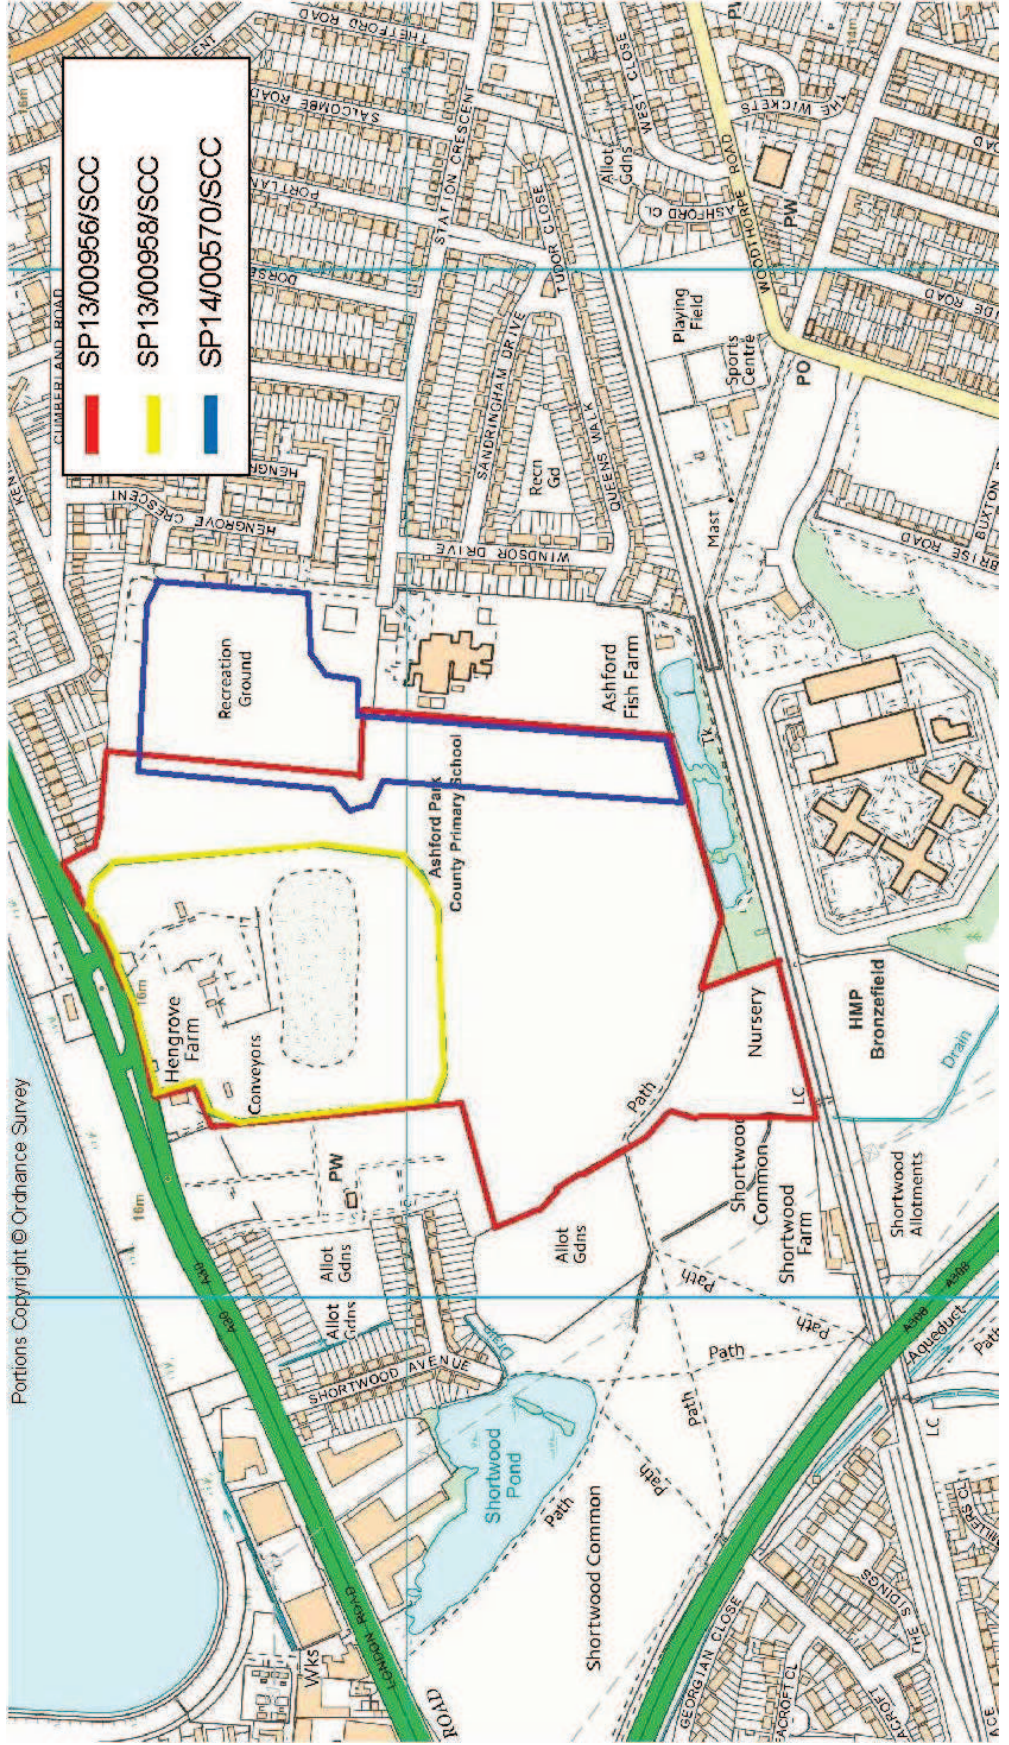

Application Number : SP13/00956/SCC

SURREY

# Plan showing separate application site areas for ref SP/13/00956/SCC; SP/13/00958/SCC & SP/14/00570/SCC

**2012-13 Aerial Photos**

**Aerial 1 : Hengrove Farm**

All boundaries are approximate

**2012-13 Aerial Photos**

**Aerial 2 : Hengrove Farm**

All boundaries are approximate

Figure 1 : Looking North over restored area of Hengrove Farm with processing plant in the background

SURREY

Figure 2 : Processing plant

Figure 3 : Processing plant and area

SURREY

Figure 4 : Site offices

Figure 5 : Stockpiling area

This page is intentionally left blank